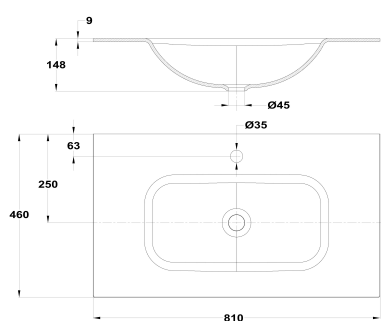

KAMALEOHM

Inset basin

Ref: B344R8022W3 EAN: 8413509284789

Finish: White marble

- Resinas minerales.
- Pop-up drain stopper not included.
- 80 cm.
- With overflow.

Downloads

User guide

Legal disclaimer: