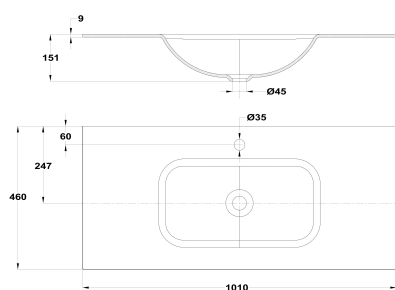

### Inset basin

Ref: B344R10022B3 EAN: 8413509284826

Finish: Black marble

- Resinas minerales.
- Pop-up drain stopper not included.
- 100 cm.
- With overflow.