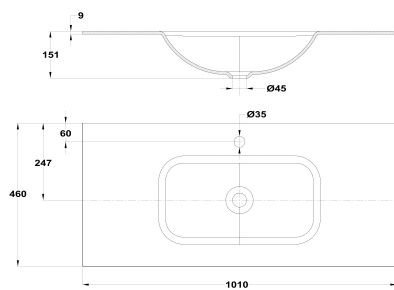

KAMALEOHM

Inset basin

Ref: B344R10022W3 EAN: 8413509284819

Finish: White marble

- Resinas minerales.
- Pop-up drain stopper not included.
- 100 cm.
- With overflow.

Legal disclaimer:

*Certain technical factors and features of our finishes may be altered due to possible variations in the configuration of your computer and/or printer; these data are therefore only approximate and not definitive. We regularly review our product specifications to improve their characteristics and warranties. Please request detailed information from our sales department for any building or refitting projects.