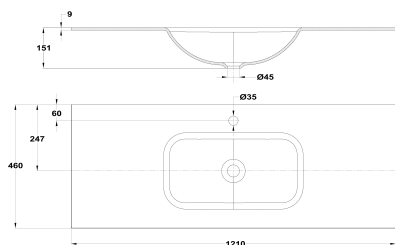

### **Inset basin**

Ref: B344R12022G3 EAN: 8413509284864

Finish: Grey cement

- Resinas minerales.
- Pop-up drain stopper not included.
- 120 cm.
- With overflow.