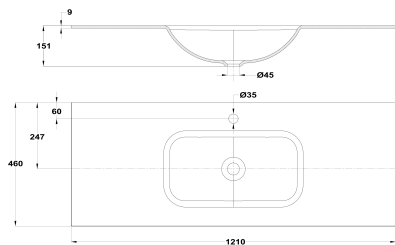

KAMALEOHM Inset basin

Ref: B344R12022W3 EAN: 8413509284840

Downloads

User guide

Legal disclaimer:

*Certain technical factors and features of our finishes may be altered due to possible variations in the configuration of your computer and/or printer; these data are therefore only approximate and not definitive. We regularly review our product specifications to improve their characteristics and warranties. Please request detailed information from our sales department for any building or refitting projects.