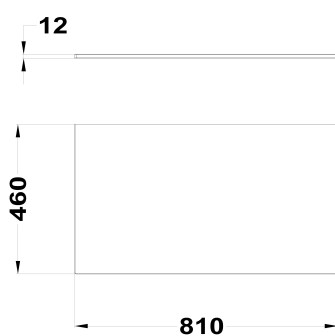

KAMALEOHM
Counterop

Ref: F34008K02G3 EAN: 8413509284147

Finish: Grey cement

80 cm

- Resinas minerales.
- No hole for tap.

Downloads

User guide

Legal disclaimer: