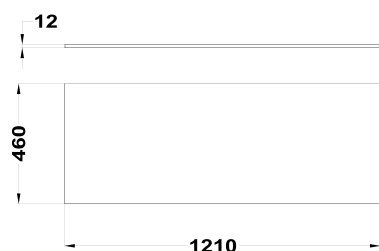

KAMALEOHM Counterop

Ref: F34012K02W3 EAN: 8413509284185

Finish: White marble

- 120 cm
- Resinas minerales.
 - No hole for tap.

Downloads

[User guide](#)

Legal disclaimer:

*Certain technical factors and features of our finishes may be altered due to possible variations in the configuration of your computer and/or printer; these data are therefore only approximate and not definitive. We regularly review our product specifications to improve their characteristics and warranties. Please request detailed information from our sales department for any building or refitting projects.