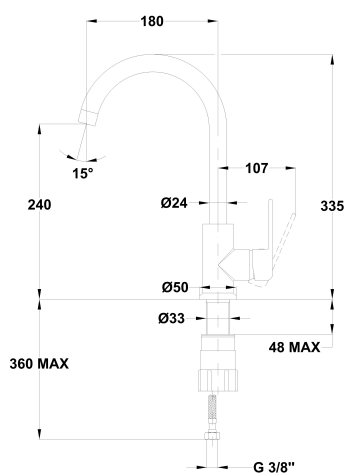

**INCA +
High spout kitchen mixer**

Ref: 549150200 EAN: 8413509283348

**Downloads**[User guide](#)**Legal disclaimer:**

*Certain technical factors and features of our finishes may be altered due to possible variations in the configuration of your computer and/or printer; these data are therefore only approximate and not definitive. We regularly review our product specifications to improve their characteristics and warranties. Please request detailed information from our sales department for any building or refitting projects.