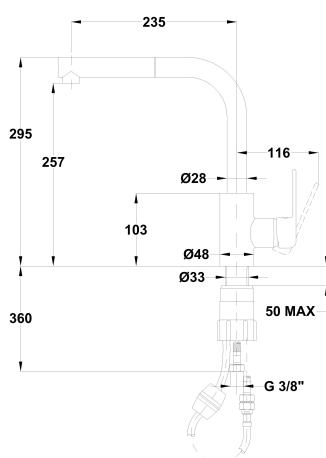

INCA + High spout kitchen mixer

Ref: 549380200 EAN: 8413509283355

Downloads

User guide

Legal disclaimer:

*Certain technical factors and features of our finishes may be altered due to possible variations in the configuration of your computer and/or printer; these data are therefore only approximate and not definitive. We regularly review our product specifications to improve their characteristics and warranties. Please request detailed information from our sales department for any building or refitting projects.