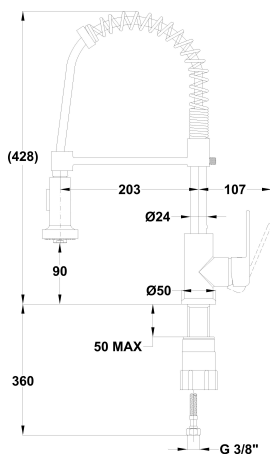

INCA +
High spot kitchen mixer

Ref: 549390200 EAN: 8413509283379

Legal disclaimer:

*Certain technical factors and features of our finishes may be altered due to possible variations in the configuration of your computer and/or printer; these data are therefore only approximate and not definitive. We regularly review our product specifications to improve their characteristics and warranties. Please request detailed information from our sales department for any building or refitting projects.