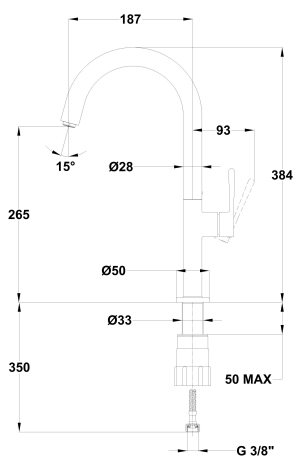

ORIGEHM  
**High spout kitchen mixer**

Ref: 349150250 EAN: 8413509283386