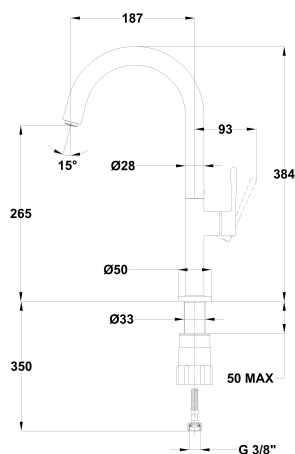

ORIGEHM

High spout kitchen mixer

Ref: 34915025N EAN: 8413509283393

Downloads

User guide

Legal disclaimer:

*Certain technical factors and features of our finishes may be altered due to possible variations in the configuration of your computer and/or printer; these data are therefore only approximate and not definitive. We regularly review our product specifications to improve their characteristics and warranties. Please request detailed information from our sales department for any building or refitting projects.