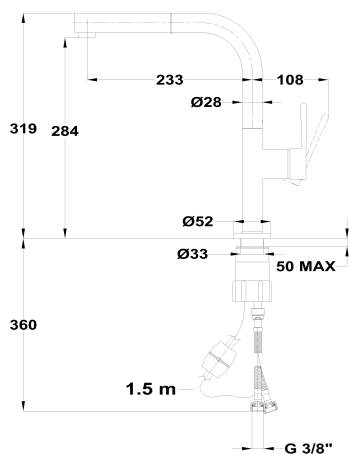

ORIGEHM  
**High spout kitchen mixer**

Ref: 349380200 EAN: 8413509283409

**Downloads**

User guide

Legal disclaimer:

\*Certain technical factors and features of our finishes may be altered due to possible variations in the configuration of your computer and/or printer; these data are therefore only approximate and not definitive. We regularly review our product specifications to improve their characteristics and warranties. Please request detailed information from our sales department for any building or refitting projects.