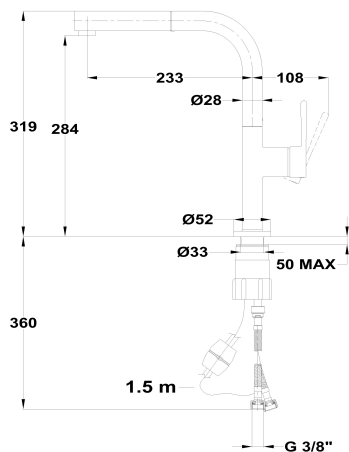

ORIGEHM

High spout kitchen mixer

Ref: 34938020N EAN: 8413509283416

Downloads

User guide

Legal disclaimer:

*Certain technical factors and features of our finishes may be altered due to possible variations in the configuration of your computer and/or printer; these data are therefore only approximate and not definitive. We regularly review our product specifications to improve their characteristics and warranties. Please request detailed information from our sales department for any building or refitting projects.