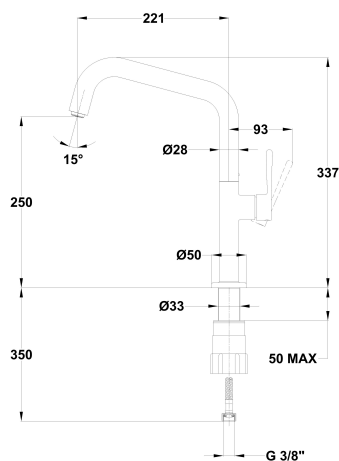

ORIGEHM

High spout kitchen mixer

Ref: 349140250 EAN: 8413509283423

Downloads

User guide

Legal disclaimer:

*Certain technical factors and features of our finishes may be altered due to possible variations in the configuration of your computer and/or printer; these data are therefore only approximate and not definitive. We regularly review our product specifications to improve their characteristics and warranties. Please request detailed information from our sales department for any building or refitting projects.