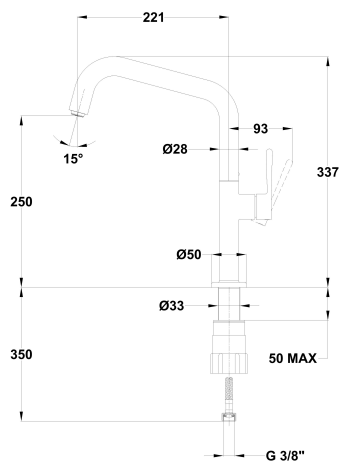

ORIGEHM
Kitchen faucets

Ref: 34914025N EAN: 8413509283430

Downloads

User guide

Legal disclaimer:

*Certain technical factors and features of our finishes may be altered due to possible variations in the configuration of your computer and/or printer; these data are therefore only approximate and not definitive. We regularly review our product specifications to improve their characteristics and warranties. Please request detailed information from our sales department for any building or refitting projects.