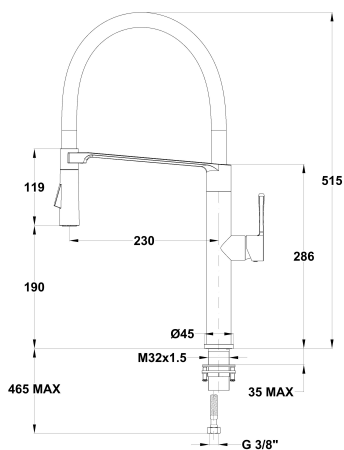

ORIGEHM

High spout kitchen mixer

Ref: 34937020GM EAN: 8413509284260

Downloads

User guide

Legal disclaimer:

*Certain technical factors and features of our finishes may be altered due to possible variations in the configuration of your computer and/or printer; these data are therefore only approximate and not definitive. We regularly review our product specifications to improve their characteristics and warranties. Please request detailed information from our sales department for any building or refitting projects.