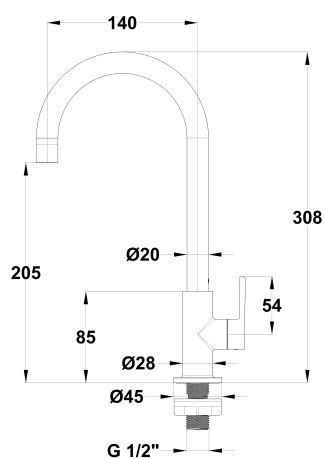

ORIGEHM

High spout kitchen mixer

Ref: 3491C02I0 EAN: 8413509283447

**Downloads**[User guide](#)**Legal disclaimer:**

*Certain technical factors and features of our finishes may be altered due to possible variations in the configuration of your computer and/or printer; these data are therefore only approximate and not definitive. We regularly review our product specifications to improve their characteristics and warranties. Please request detailed information from our sales department for any building or refitting projects.