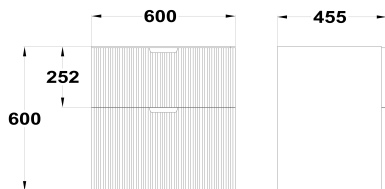

ORIGEHM

2 drawers bath cabinet

Ref: F34206X02NWH EAN: 8413509287674

Finish: Nature wood

60 cm

- MDF (Medium Density Fiberboard).
- PB (particle board).
- Water-resistant side panels.
- Made in Spain.
- FSC certified.
- Inset basin or countertop basin not included.
- Soft-close hardware.
- Soft close mechanism.
- Pre-Assembled (No assembly required).
- Milled handle.
- With syphon cut-out.