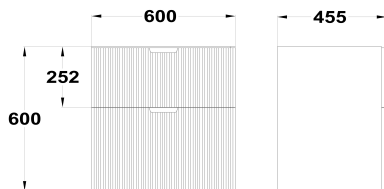

ORIGEHM

2 drawers bath cabinet

Ref: F34206X02V1H EAN: 8413509287698

Finish: Matte green

60 cm

- MDF (Medium Density Fiberboard).
- PB (particle board).
- Water-resistant side panels.
- Made in Spain.
- FSC certified.
- Inset basin or countertop basin not included.
- Lacquered.
- Soft-close hardware.
- Soft close mechanism.
- Drawer interior colour: Grey.
- Pre-Assembled (No assembly required).
- Milled handle.
- With syphon cut-out.