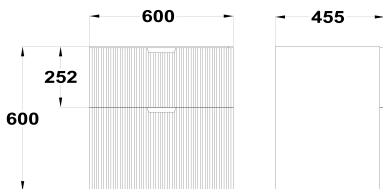

ORIGEHM

2 drawers bath cabinet

Ref: F34206X02W1H EAN: 8413509287681

Finish: Matte white

60 cm

- MDF (Medium Density Fiberboard).
- PB (particle board).
- Water-resistant side panels.
- Made in Spain.
- FSC certified.
- Inset basin or countertop basin not included.
- Lacquered.
- Soft-close hardware.
- Soft close mechanism.
- Drawer interior colour: Grey.
- Pre-Assembled (No assembly required).
- Milled handle.
- Sliding Shower Bar.