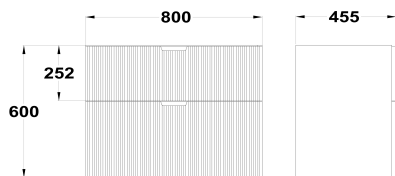

ORIGEHM

2 drawers bath cabinet

Ref: F34208X02NWH EAN: 8413509287704

Finish: Nature wood

80 cm

- MDF (Medium Density Fiberboard).
- PB (particle board).
- Water-resistant side panels.
- Made in Spain.
- FSC certified.
- Inset basin or countertop basin not included.
- Soft-close hardware.
- Soft close mechanism.
- Drawer interior colour: Grey.
- Pre-Assembled (No assembly required).
- Milled handle.
- With syphon cut-out.