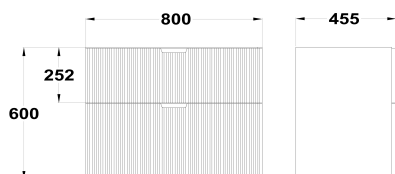

## 2 drawers bath cabinet

Ref: F34208X02W1H EAN: 8413509287728

**Legal disclaimer:**

\*Certain technical factors and features of our finishes may be altered due to possible variations in the configuration of your computer and/or printer; these data are therefore only approximate and not definitive. We regularly review our product specifications to improve their characteristics and warranties. Please request detailed information from our sales department for any building or refitting projects.