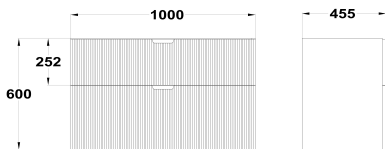

ORIGEHM

2 drawers bath cabinet

Ref: F34210X02NWH EAN: 8413509287735

Finish: Nature wood

100 cm

- MDF (Medium Density Fiberboard).
- PB (particle board).
- Water-resistant side panels.
- Made in Spain.
- FSC certified.
- Inset basin or countertop basin not included.
- Soft-close hardware.
- Soft close mechanism.
- Drawer interior colour: Grey.
- Pre-Assembled (No assembly required).
- Milled handle.
- With syphon cut-out.