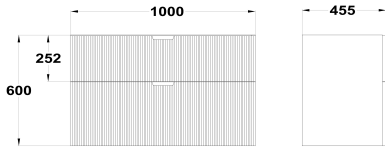

**ORIGEHM**

**2 drawers bath cabinet**

Ref: F34210X02W1H EAN: 8413509287742

Finish: Matte white

100 cm

- MDF (Medium Density Fiberboard).
- PB (particle board).
- Water-resistant side panels.
- Made in Spain.
- FSC certified.
- Inset basin or countertop basin not included.
- Lacquered.
- Soft-close hardware.
- Soft close mechanism.
- Drawer interior colour: Grey.
- Pre-Assembled (No assembly required).
- Milled handle.
- With syphon cut-out.