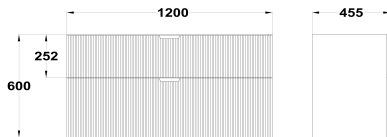

ORIGEHM 2 drawers bath cabinet

Ref: F34212X02NWH EAN: 8413509287766

Finish: Nature wood

- 120 cm
- MDF (Medium Density Fiberboard).
 - PB (particle board).
 - Water-resistant side panels.
 - Made in Spain.
 - FSC certified.
 - Inset basin or countertop basin not included.
 - Soft-close hardware.
 - Soft close mechanism.
 - Pre-Assembled (No assembly required).
 - Milled handle.
 - With syphon cut-out.