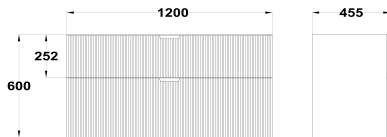

**ORIGEHM****2 drawers bath cabinet**

Ref: F34212X02W1H EAN: 8413509287773

Finish: Matte white

120 cm

- MDF (Medium Density Fiberboard).
- PB (particle board).
- Water-resistant side panels.
- Made in Spain.
- FSC certified.
- Inset basin or countertop basin not included.
- Lacquered.
- Soft-close hardware.
- Soft close mechanism.
- Drawer interior colour: Grey.
- Milled handle.
- With syphon cut-out.