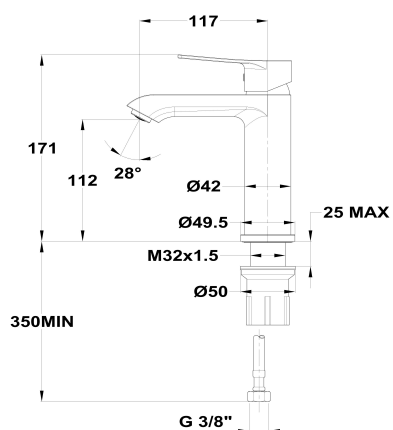

ARISTHA
M washbasin mixer

Ref: 86346025GM EAN: 8413509285298

Downloads

Legal disclaimer:

*Certain technical factors and features of our finishes may be altered due to possible variations in the configuration of your computer and/or printer; these data are therefore only approximate and not definitive. We regularly review our product specifications to improve their characteristics and warranties. Please request detailed information from our sales department for any building or refitting projects.