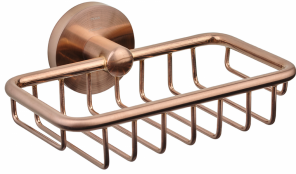

Strohm Teka > Accessories > Bathroom accessories > Soap dish/ dispenser >

### Soap dish

Proud rose coloured rectangular soap dish.

Ref: 17064020G3

Colour Proud Rose

Weight 500 g

 2 years warranty